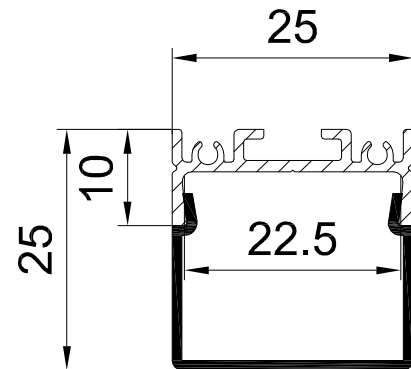

Color 

Unit: mm

Features:

1. Model: HL-A013-1
2. Material: AL6063+PC
3. Surface: Anodized/Painting
4. Lighting source width: 22mm
5. Length: 4m/max
6. Installation: For offices, conference rooms, supermarkets, home lighting, etc.

Accessory:

End cap

Suspended Rope

Connector

Mounting Clip

Installation: