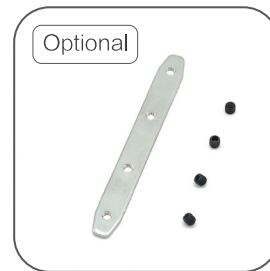

Color 

Unit: mm

Features:

1. Model: HL-A013-1
2. Material: AL6063+PC
3. Surface: Anodized/Painting
4. Lighting source width: 22mm
5. Length: 4m/max
6. Installation: For offices, conference rooms, supermarkets, home lighting, etc.

Accessory:

End cap

Suspended Rope

Connector

Mounting Clip

Installation: